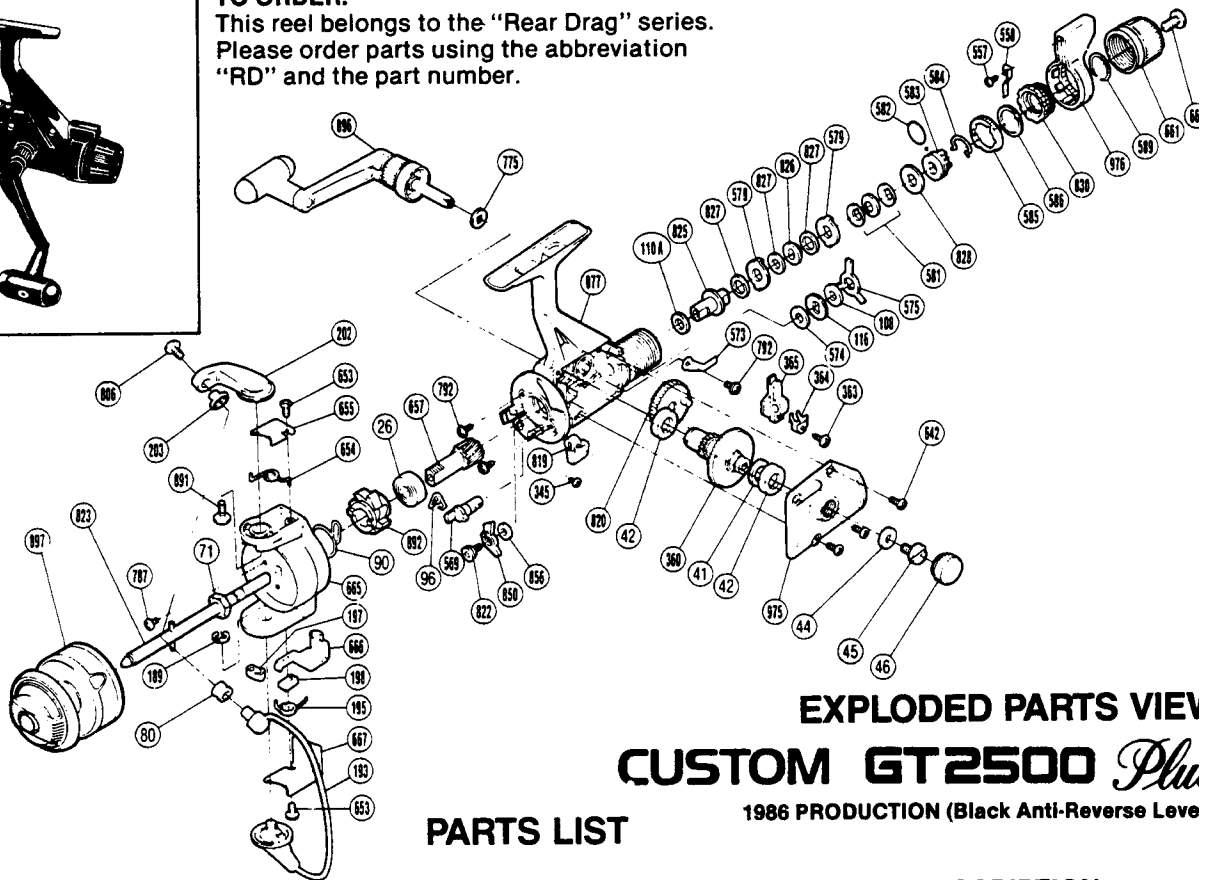

EXPLODED PARTS VIEW CUSTOM GT2500 *Plus*

1986 PRODUCTION (Black Anti-Reverse Lever)

PARTS LIST

PART # DESCRIPTION

- 26. Ball Bearing
- 41. Drive Gear Washer
- 42. Bushing
- 44. Handle Lock Washer
- 45. Handle Lock Screw
- 46. Handle Screw Cap
- 71. Rotor Nut
- 80. Line Roller
- 90. Anti-Reverse Pawl Spring
- 96. Anti-Reverse Cam Spring
- 108. Drag Washer "C₁"
- 110A. Drag Washer "D₂"
- 116. Click Gear
- 189. "E" Lock
- 193. Bail Assembly
- 195. Lever Spring
- 197. Bail Trip Slide Cam
- 198. Trip Lever Guide
- 202. Bail Arm
- 203. Line Roller Washer
- 345. Anti-Reverse Lever Screw
- 360. Drive Gear
- 363. Slider Retainer Screw
- 364. Oscillating Slider Retainer

PART # DESCRIPTION

- 365. Oscillating Slider
- 557. Fightin' Drag Click Screw
- 558. Fightin' Drag Click
- 569. Anti-Reverse Cam
- 573. Drag Click
- 574. Drag Washer "C₂"
- 575. Eared Washer "B_F"
- 579. Eared Washer "B"
- 581. Coned Disc Springs
- 582. "O" Ring
- 583. Pressure Screw
- 584. Hold Click Spring
- 585. Lever Click Gear
- 586. Fightin' Pressure Screw Washer
- 589. Lever Hold Spring
- 642. Side Cover Screw
- 653. Cover Screw
- 654. Bail Spring
- 655. Bail Spring Cover
- 657. Pinion Gear
- 661. Drag Programmer
- 662. Drag Programmer Screw
- 665. Rotor

PART # DESCRIPTION

- 666. Bail Trip Lever
- 667. Bail Trip Cover
- 775. Handle Lock Spacer
- 787. Nut Lock Screw
- 792. Multi Purpose Screw
- 806. Line Roller Screw
- 819. Anti-Reverse Lever
- 820. Oscillating Gear
- 822. Anti-Reverse Pawl Screw
- 823. Main Shaft
- 825. Drag Shaft
- 826. Key Washer "A"
- 827. Drag Washer "H₁"
- 828. Drag Spring Washer "A"
- 830. Fightin' Pressure Screw
- 850. Anti-Reverse Pawl
- 856. Anti-Reverse Pawl Spacer
- 891. Bail Arm Screw
- 892. Anti-Reverse Ratchet
- 896. Handle Assembly
- 897. Spool Assembly (Universal)
- 975. Side Cover
- 976. Fightin' Drag Lever
- 977. Body